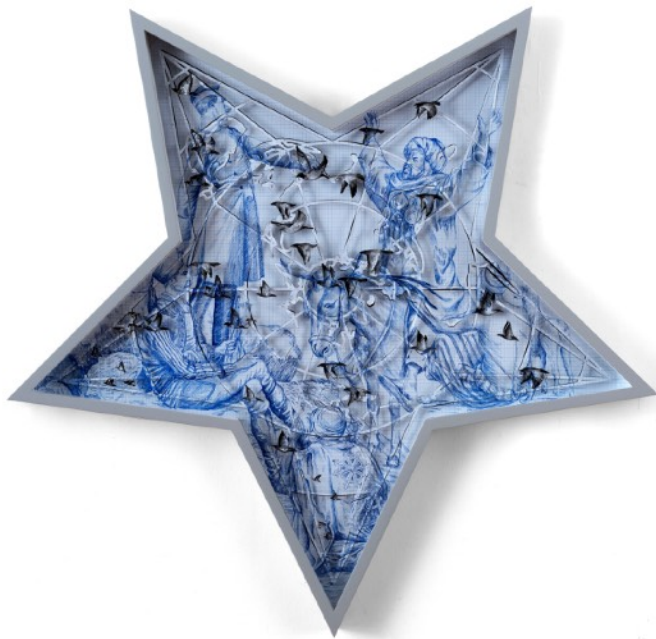

Modelled and incised ceramic

19 x 38.5 x 2 cm | 7 1/2 x 15 3/16 x 0 13/16 in.  
(19 x 38.5 x 2 cm) © DACS 2022. Courtesy  
Galerie Chenel

**Pietro Ruffo**

*MIGRAZIONI 21*, 2017

Ballpoint pen, ink and cut-outs on paper laid on  
canvas