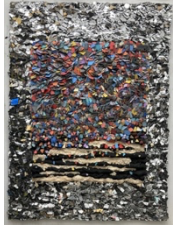

Leonardo Drew

Number 406, 2024

Wood, glass, plaster, and paint

Approximately: 67 x 49 in (170.2 x 124.5 cm)
(GL16326)