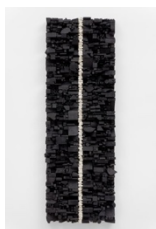

Location report  
28 February 2024

**Artwork**

**Leonardo Drew**

*Number 390, 2023*

Wood, paint, and calcium carbonate

72 x 24 x 5 ¾ in (182.9 x 61 x 14.6 cm)

(GL16123)

**Leonardo Drew**

*Number 396D, 2024*

Plaster, wood, calcium carbonate, and paint on paper

34 ¼ x 37 ¾ x 5 ⅛ in (87 x 95.9 x 13 cm)

(GL16299)

**Leonardo Drew**

*Number 397D, 2024*

Wood, calcium carbonate, and paint on paper

34 ½ x 34 ½ x 8 ½ in (87.6 x 87.6 x 21.6 cm)