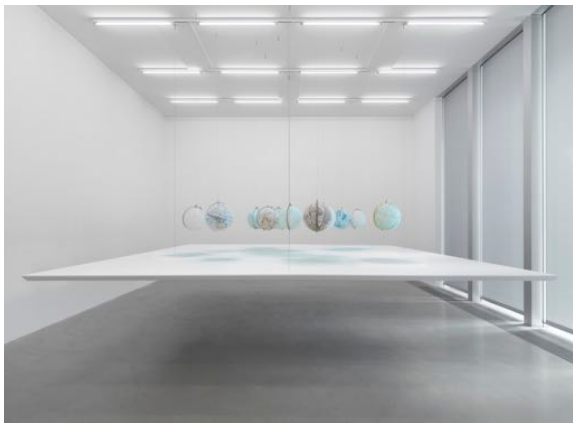

Julian Charrière

Towards No Earthly Pole

Edited by Dehlia Hannah

296 pages - 285 x 171 cm - Mousse Publishing - Mailand - 2020

ISBN: 978-88-6749-434-7 (German / English)

Julian Charrière
Not All Who Wander Are Lost
2019

Photo by Jens Ziehe
Installations views, Aargauer Kunsthaus
Copyright 2020, ProLitteris, Zurich